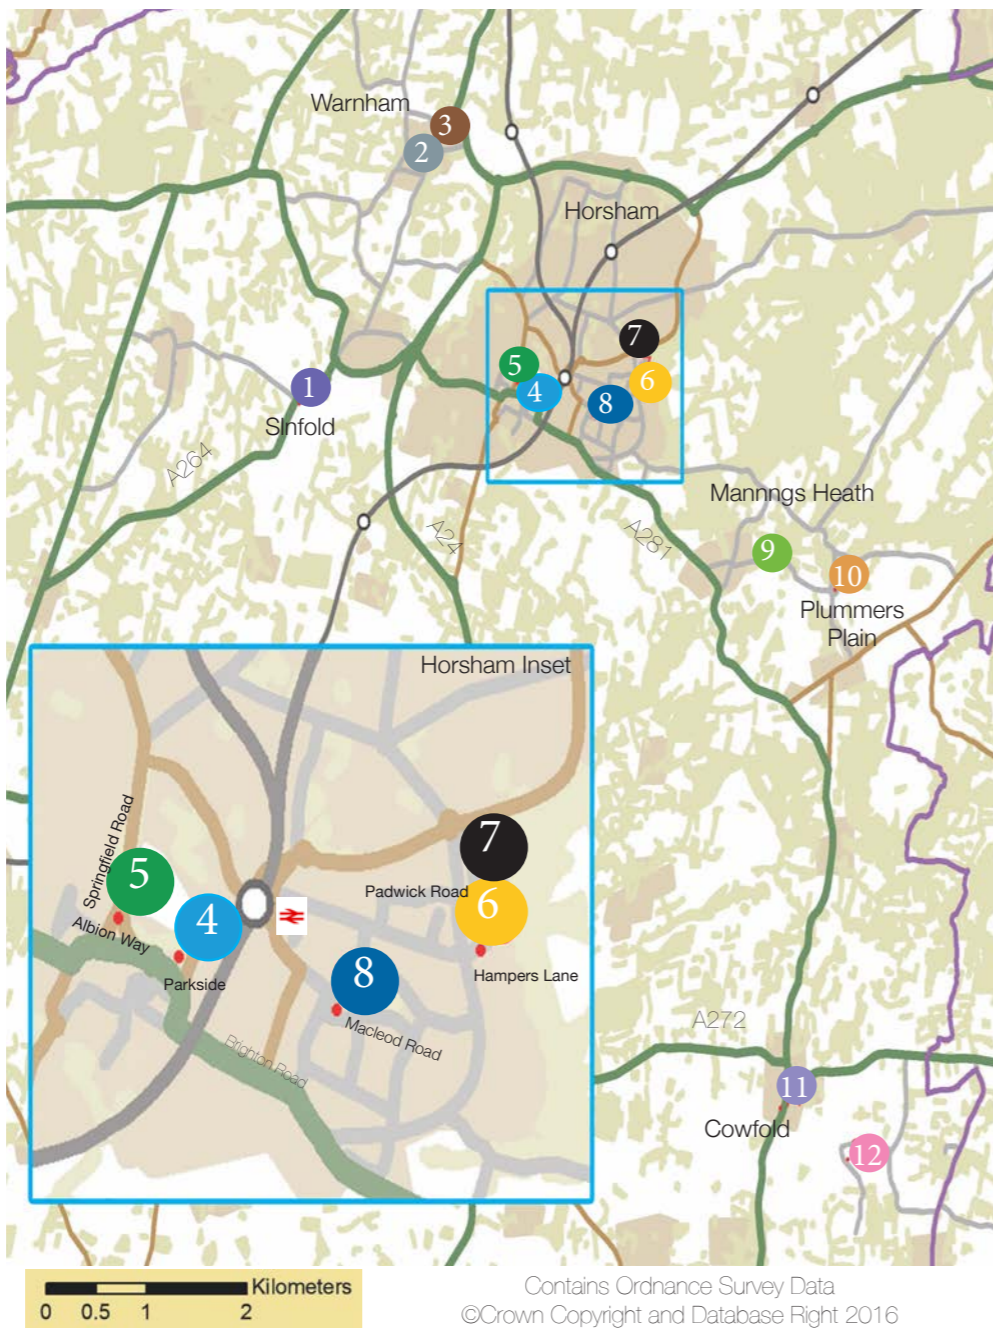

Contains Ordnance Survey Data
©Crown Copyright and Database Right 2016

VENUE FACILITIES

HORSHAM ARTISTS OPEN STUDIOS

We are an informal group of artists creating in a wide variety of disciplines and mediums, all living or working in the Horsham District. Our annual Art Trail is your chance to spend up to four days visiting the venues in Slinfold, Warnham, Horsham, Mannings Heath, Plummers Plain and Cowfold, enjoying the work of some of the best artists and makers in the area as they open their homes, studios, gardens and shared venues.