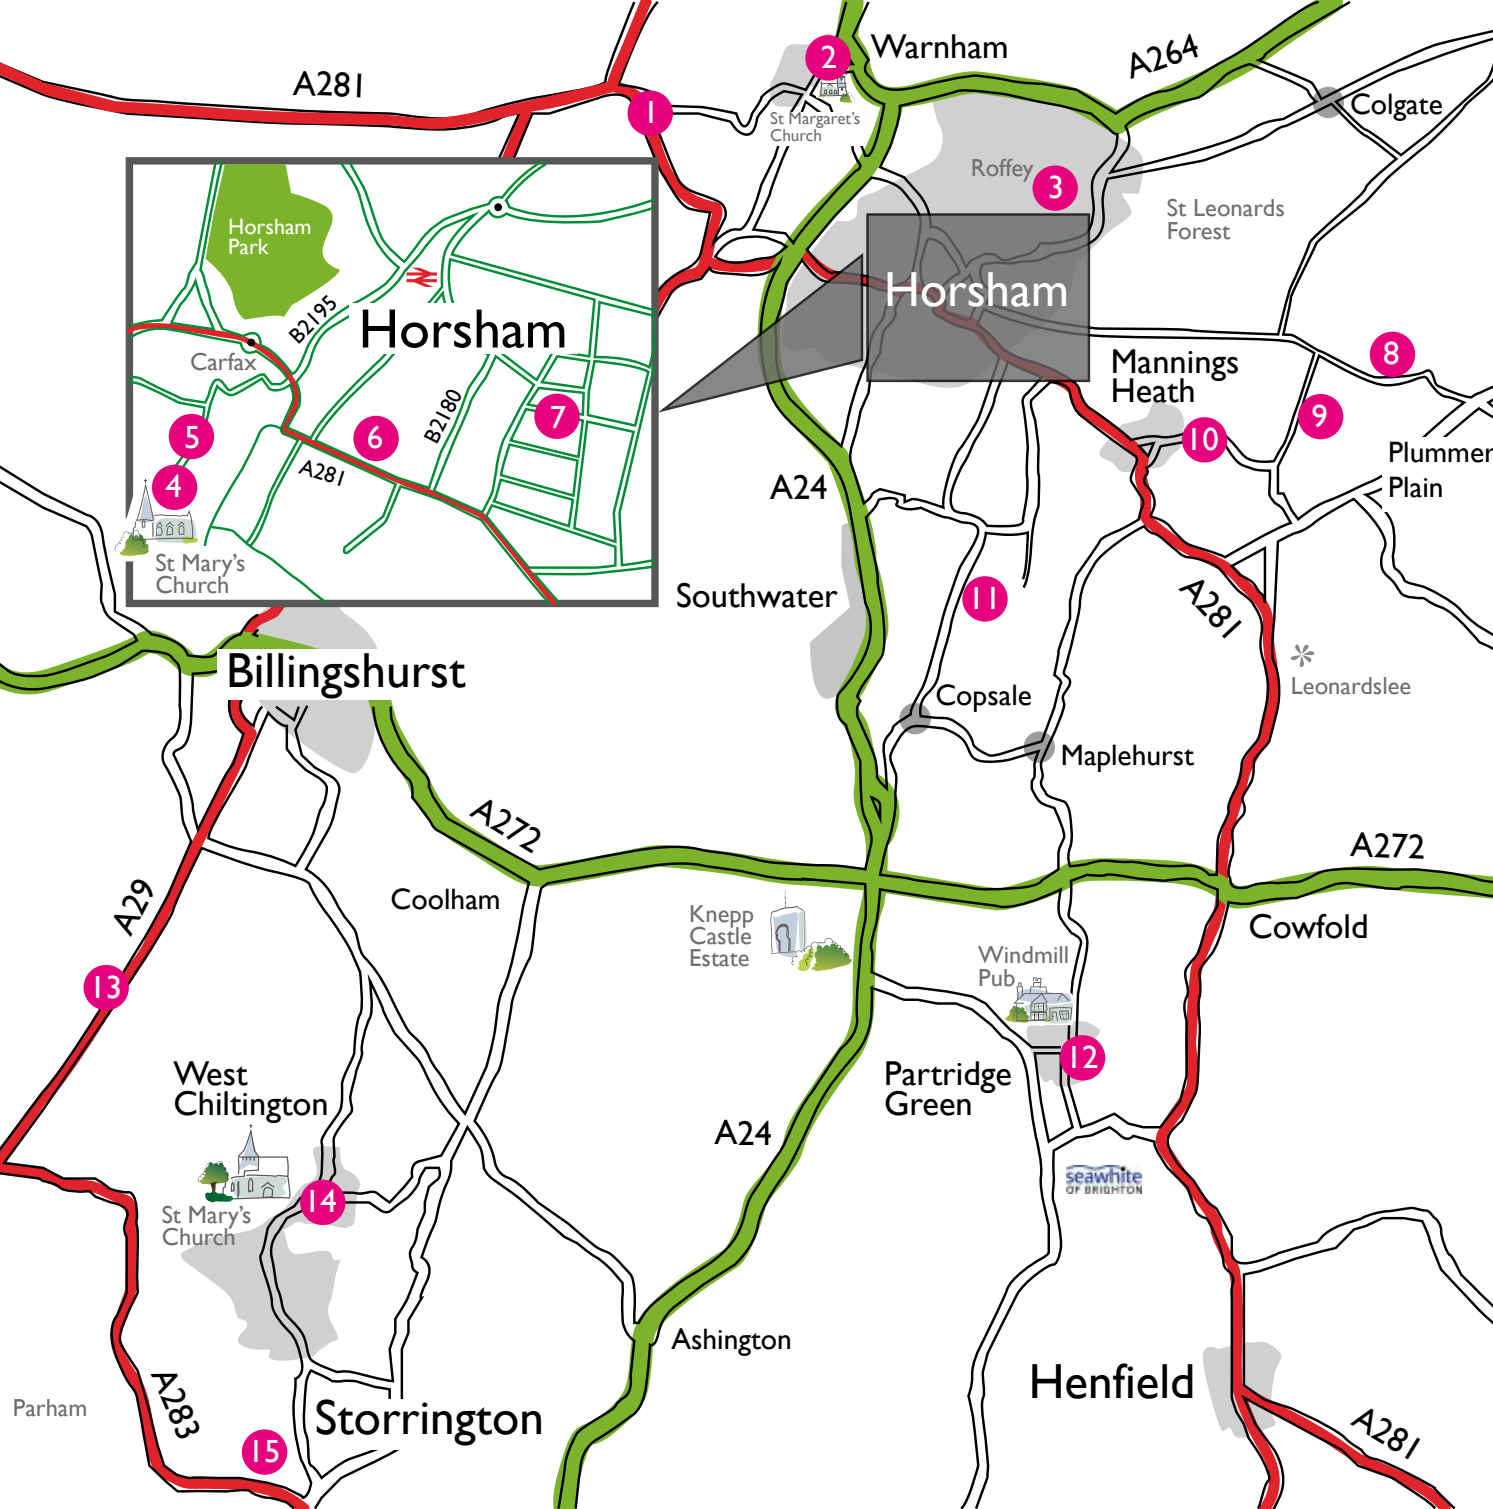

CONTEMPORARY ART TRAIL 2019

JUNE 8-9 and 15-16
10am to 5pm

Admission
FREE

44 ARTISTS, SCULPTORS,
CREATORS AND MAKERS
SHOWING AND SELLING THEIR
WORK FROM 15 VENUES IN
THE HORSHAM DISTRICT OVER
TWO SPECIAL WEEKENDS.